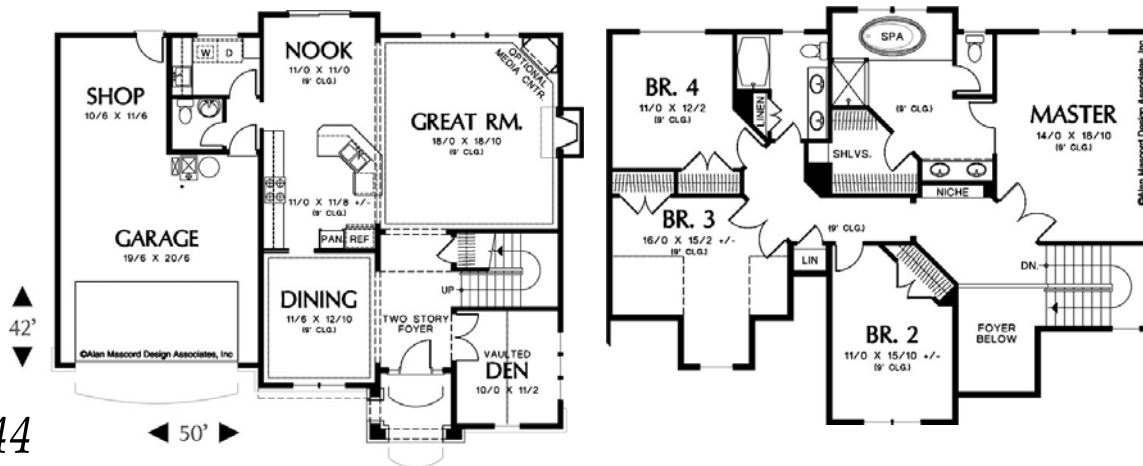

Northwood  
PARK

*A distinctive new  
neighborhood in  
Brush Prairie, WA*

*Alan Mascord designed this fabulous home that has both formal and casual dining spaces. The open kitchen overlooks the spacious great room. Vaulted den through double doors off the entry. Master suite has a spa tub and double vanity. This home will have ample Brazilian Cherry flooring, granite counters and stainless steel appliances. Hurry so you can make your selections!*

Lot # 44

Builder: C J Carney Construction

Total Sq Ft: 2606

Price: \$459,900

RMLS # 5090487

NWMLS # 26013963

Marketed by:

John Morris  
360-600-6689