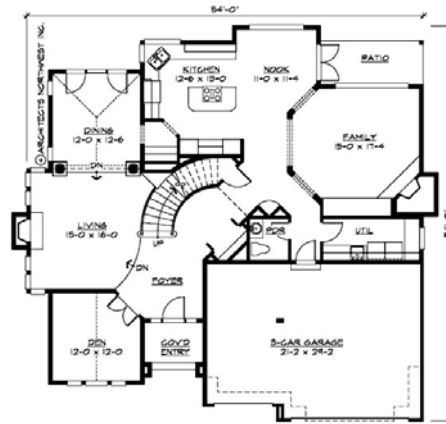

# Northwood PARK

*A distinctive new  
neighborhood in  
Brush Prairie, WA*

UPPER FLOOR PLAN

MAIN FLOOR PLAN

Lot # 37

Builder: Bordak Homes

Total Sq Ft: 3330

Price: \$582,900

RMLS # 5090470

NWMLS # 26013956

[www.northwoodpark.com](http://www.northwoodpark.com)

*Visit the web for info on lots, plans, builders and availability  
Ask us about custom plans for your Dream Home!*

*A dramatic curving stairway graces the entry foyer, and the soaring ceiling over the formal living room greets you to this formal beauty. The family room is open to the island kitchen and casual nook and a formal dining room completes the living area. There are cozy fireplaces in both the living and family rooms. Double doors lead to the den from the entry foyer. The 4 bedrooms upstairs are highlighted by the master suite with sitting room and spa tub. The finishing touches will be hardwoods, granite and stonework from this award winning Parade of Homes craftsman.*