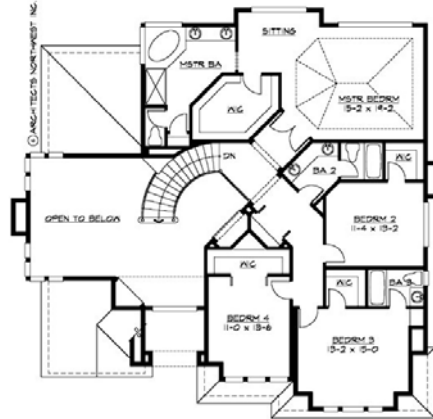

# Northwood PARK

*A distinctive new  
neighborhood in  
Brush Prairie, WA*

UPPER FLOOR PLAN

MAIN FLOOR PLAN

Lot # 37

Builder: Bordak Homes

Total Sq Ft: 3330

Price: \$582,900

RMLS # 5090470

NWMLS # 26013956

[www.northwoodpark.com](http://www.northwoodpark.com)

*Visit the web for info on lots, plans, builders and availability  
Ask us about custom plans for your Dream Home!*

*A dramatic curving stairway graces the entry foyer, and the soaring ceiling over the formal living room greets you to this formal beauty. The family room is open to the island kitchen and casual nook and a formal dining room completes the living area. There are cozy fireplaces in both the living and family rooms. Double doors lead to the den from the entry foyer. The 4 bedrooms upstairs are highlighted by the master suite with sitting room and spa tub. The finishing touches will be hardwoods, granite and stonework from this award winning Parade of Homes craftsman.*