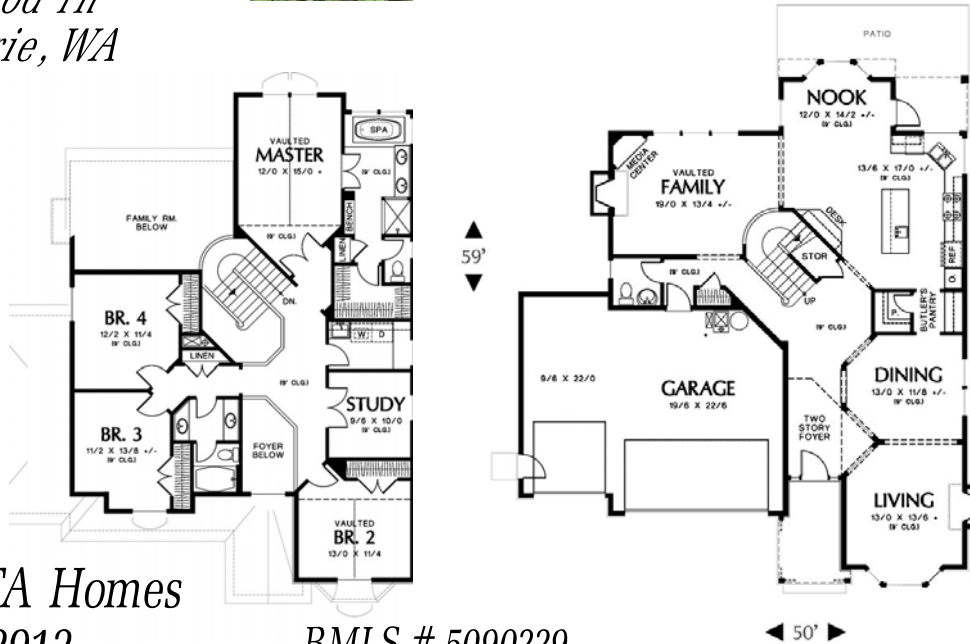

Northwood PARK

A distinctive new neighborhood in Brush Prairie, WA

Alan Mascord designed this fabulous home that has both formal and casual living and dining spaces. The spacious kitchen has a work island with bar. There are 4 bedrooms plus a study on the upper level. The 3 car garage completes this plan. This home will have ample Brazilian Cherry flooring, granite counters and stainless steel appliances. Hurry so you can make your selections!

Lot # 5
Builder: ALFA Homes
Total Sq Ft: 2912
Price: \$504,900

RMLS # 5090229
NWMLS # 26013359

www.northwoodpark.com

*Visit the web for info on lots, plans, builders and availability
Ask us about custom plans for your Dream Home!*