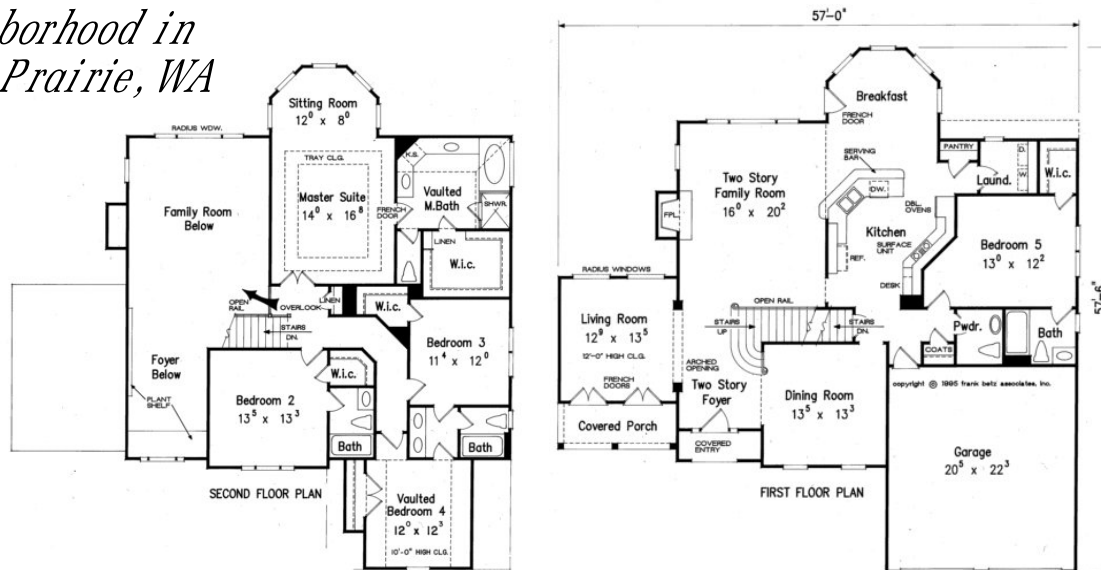

Northwood  
PARK

*A distinctive new  
neighborhood in  
Brush Prairie, WA*

*A Frank Betz design, this fabulous home has both formal and casual living and dining spaces. The open kitchen has a serving bar. This 5 bedroom plan has a spacious bedroom with private bath on the main level. There are 4 bedrooms on the upper level including a Jack and Jill setup, another large bedroom with its own full bath and a fabulous master suite with bayed sitting room. The luxurious master bath with spa tub tops it off. This home will have ample Brazilian Cherry flooring, granite counters and stainless steel appliances. Hurry so you can make your selections!*

Marketed by:

John Morris  
360-600-6689

Loren Lester  
360-798-0639

Lot # 42  
Builder: ALFA Homes  
Total Sq Ft: 3027  
Price: \$534,900

RMLS # 5090476  
NWMLS # 26013366

[www.northwoodpark.com](http://www.northwoodpark.com)