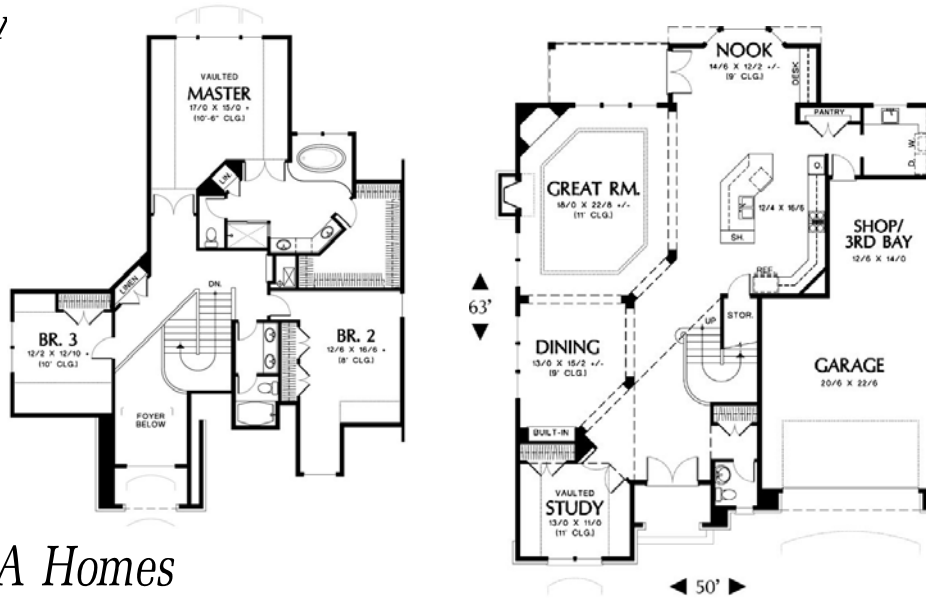

Northwood
PARK

*A distinctive new
neighborhood in
Brush Prairie*

Lot # 4
Builder: ALFA Homes
Total Sq Ft: 3382
Price: \$589,900

RMLS # 5090217
NWMLS # 26013350

www.northwoodpark.com

*Visit the web for info on lots, plans, builders and availability
Ask us about custom plans for your Dream Home!*

Alan Mascord designed this fabulous home that has both formal and casual dining spaces. The open kitchen overlooks the spacious great room. Vaulted study off the entry. Master suite has a spa tub and double vanity. This home will have ample Brazilian Cherry flooring, granite counters and stainless steel appliances. 3 car tandem garage tops it off. Hurry so you can make your selections!