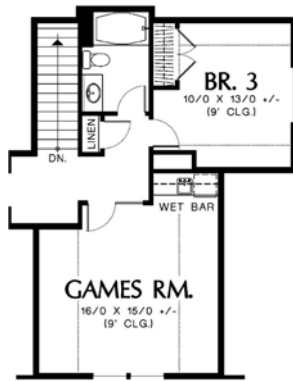

Northwood PARK

A distinctive new neighborhood in Brush Prairie, WA

A great room design from Alan Mascord features the master bedroom and a guest bedroom suite with private bath on the main level. There is a den/bedroom as well on the main. The spacious great room is vaulted and is open to a formal dining room as well as the kitchen/nook area. The kitchen has a large cooking island with a bar top. A large games room with wet bar and a full bath shares the upstairs with bedroom 4. There will be lots of hardwood flooring, granite counters and stainless appliances. All this plus a 3 car garage.

Lot # 35
Builder: ALFA Homes
Total Sq Ft: 2797
Price: \$489,500

RMLS # 6003437

www.northwoodpark.com

*Visit the web for info on lots, plans, builders and availability
Ask us about custom plans for your Dream Home!*