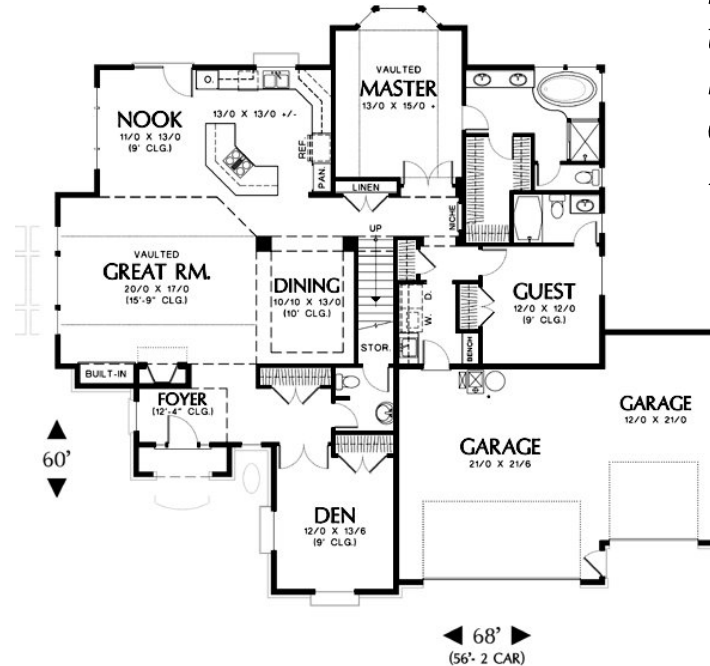

Northwood PARK

A distinctive new neighborhood in Brush Prairie, WA

A great room design from Alan Mascord features the master bedroom and a guest bedroom suite with private bath on the main level. There is a den/bedroom as well on the main. The spacious great room is vaulted and is open to a formal dining room as well as the kitchen/nook area. The kitchen has a large cooking island with a bar top. A large games room with wet bar and a full bath shares the upstairs with bedroom 4. There will be lots of hardwood flooring, granite counters and stainless appliances. All this plus a 3 car garage.

Lot # 35
Builder: ALFA Homes
Total Sq Ft: 2797
Price: \$489,500

RMLS # 6003437

www.northwoodpark.com

*Visit the web for info on lots, plans, builders and availability
Ask us about custom plans for your Dream Home!*