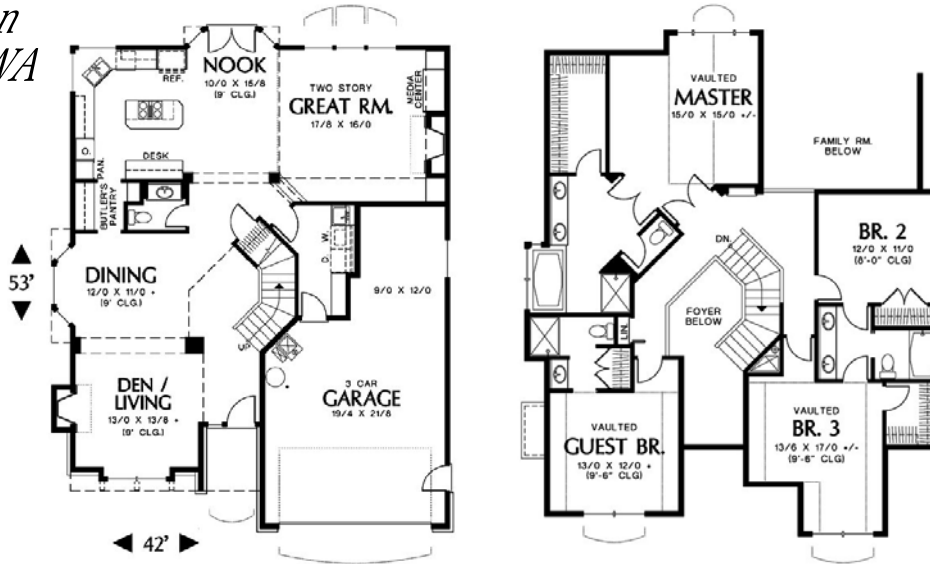

*Northwood
PARK*

*A distinctive new
neighborhood in
Brush Prairie, WA*

This 4 bedroom great room design from Mascord has a living and bayed dining room. The spacious kitchen has a cooking island and a bayed nook. and is open to the 2 story great room. Upstairs are the Jack & Jill bedrooms, a guest bedroom with a private bath and the master suite with jetted tub. The tandem 3 car garage tops it off. The house will have ample hardwood flooring, granite counters and stainless steel appliances.

Marketed by:

John Morris
360-600-6689

Loren Lester
360-798-0639

Lot # 3
Builder: ALFA Homes
Total Sq Ft: 2820
Price: \$493,500

RMLS # 6003530

www.northwoodpark.com

*Visit the web for info on lots, plans, builders and availability
Ask us about custom plans for your Dream Home!*